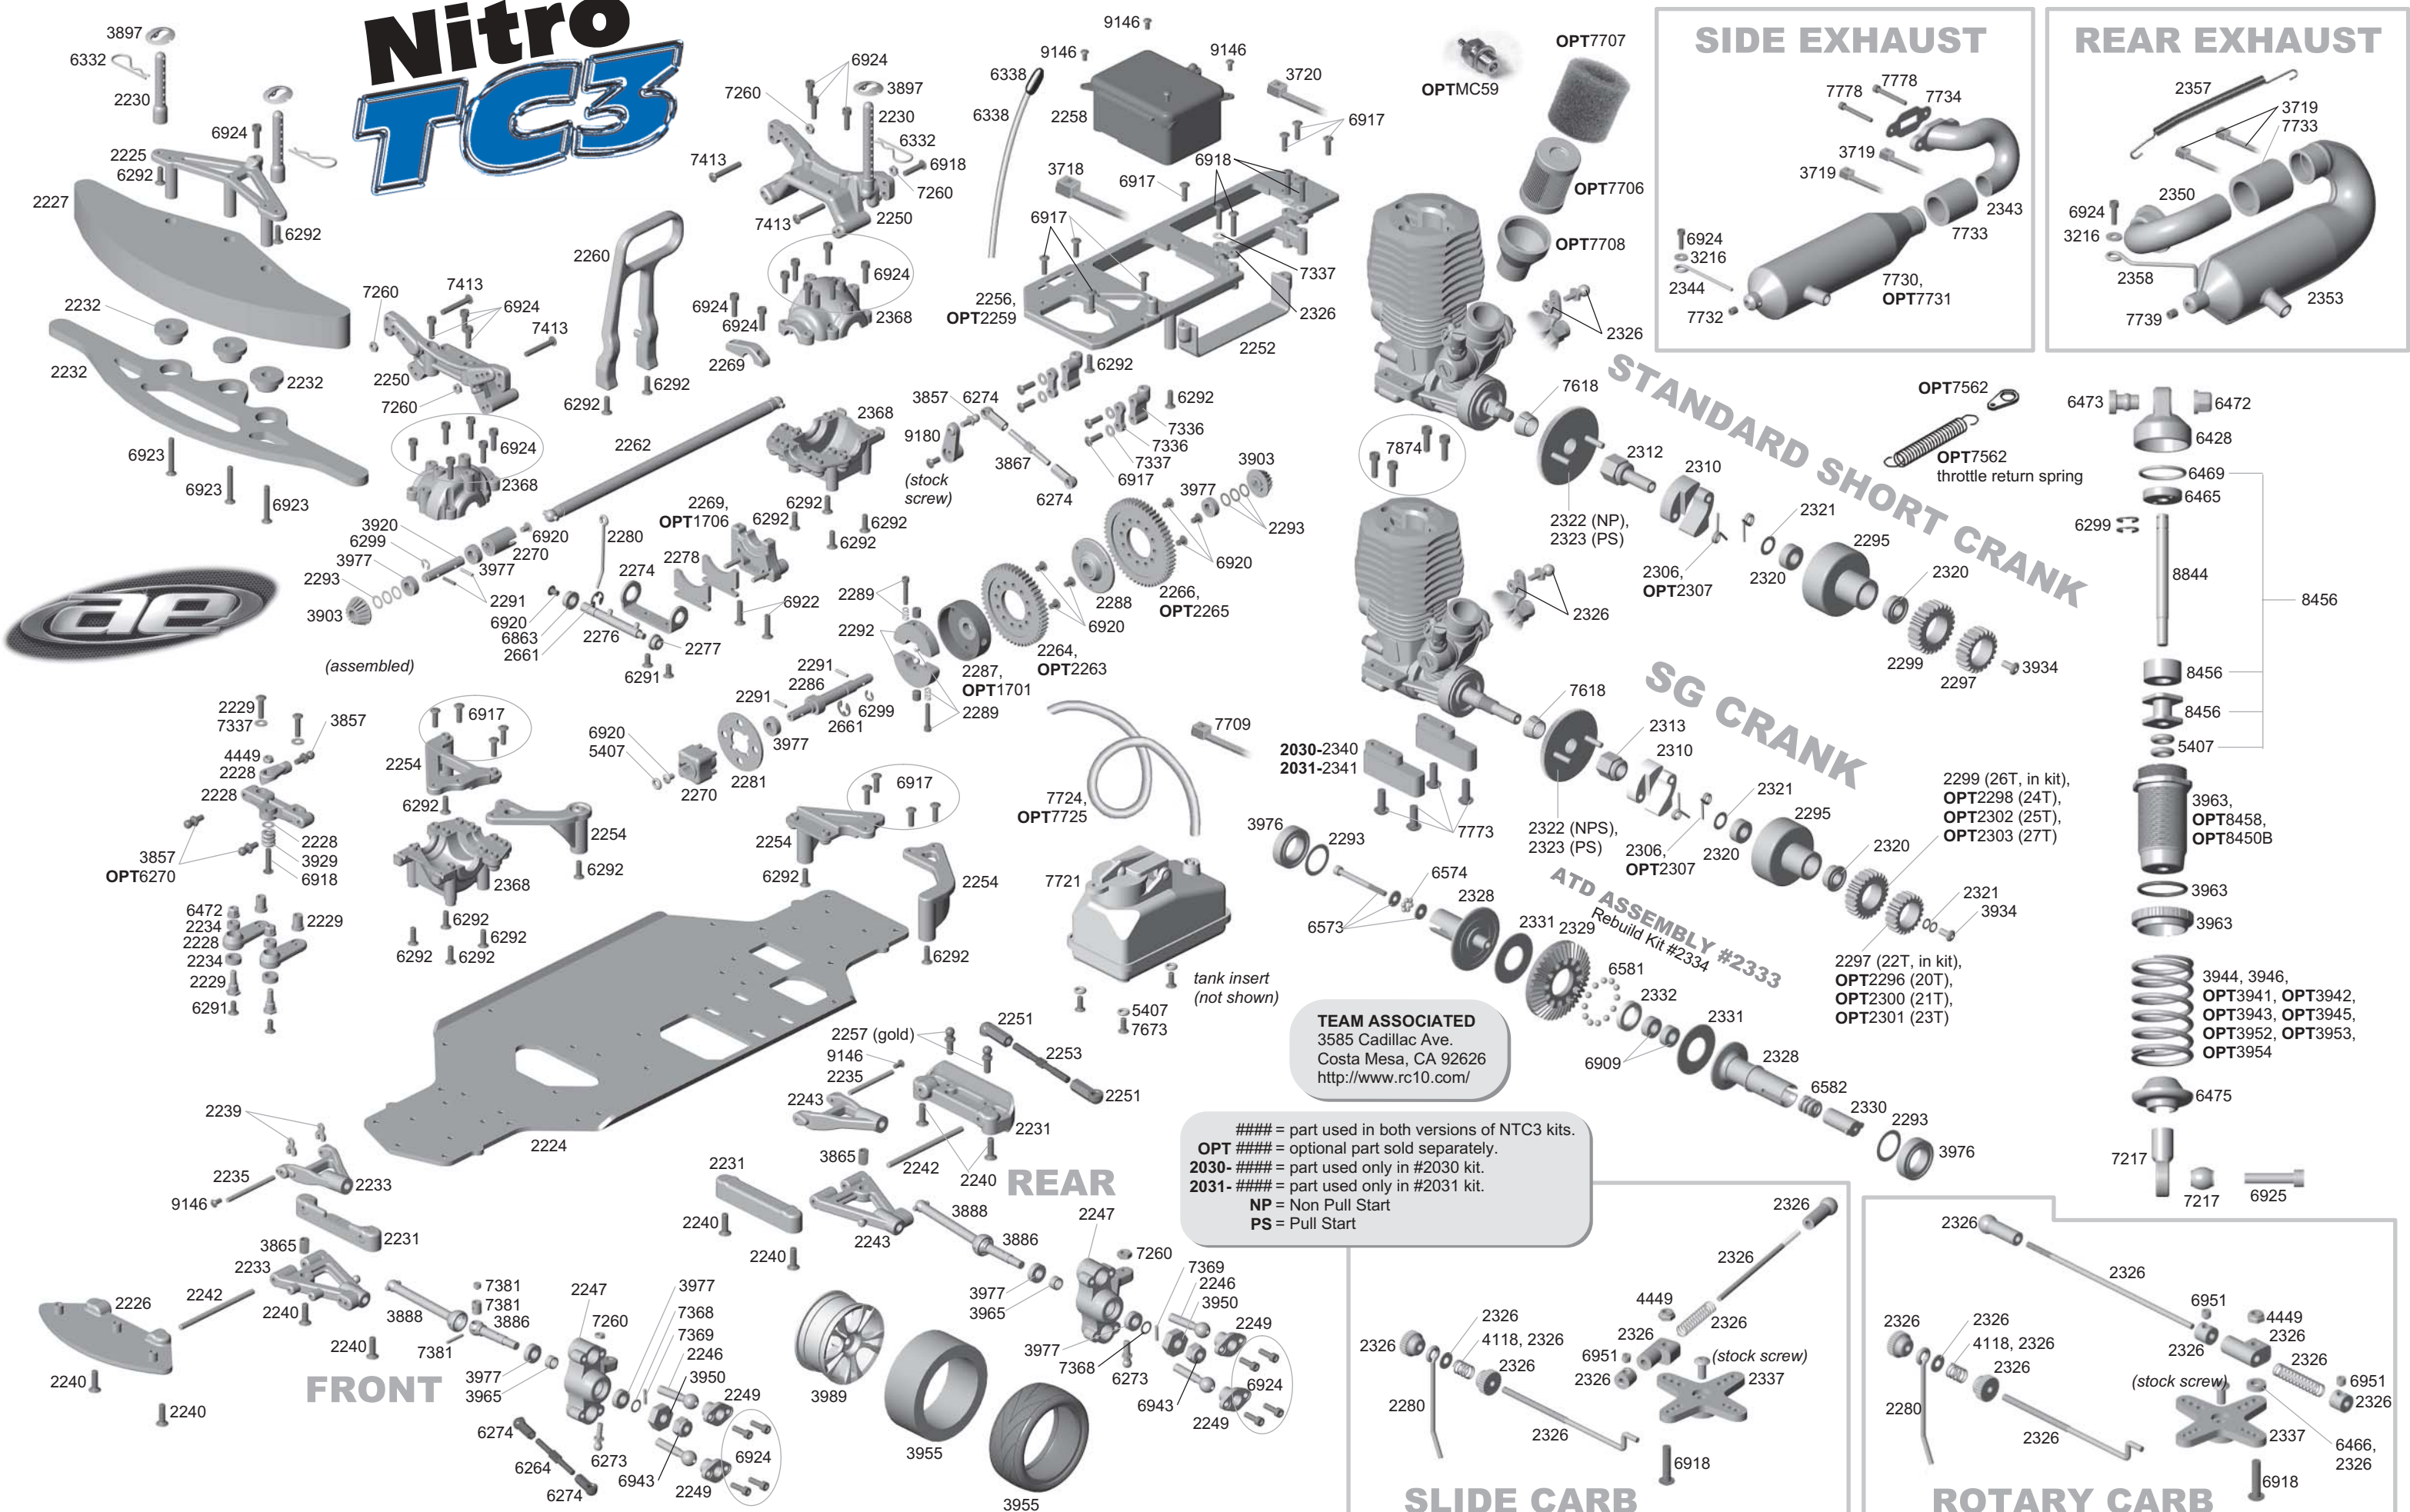

Nitro TC3

TEAM ASSOCIATED
 3585 Cadillac Ave.
 Costa Mesa, CA 92626
<http://www.rc10.com/>

= part used in both versions of NTC3 kits.
 OPT #### = optional part sold separately.
 2030-#### = part used only in #2030 kit.
 2031-#### = part used only in #2031 kit.
 NP = Non Pull Start
 PS = Pull Start